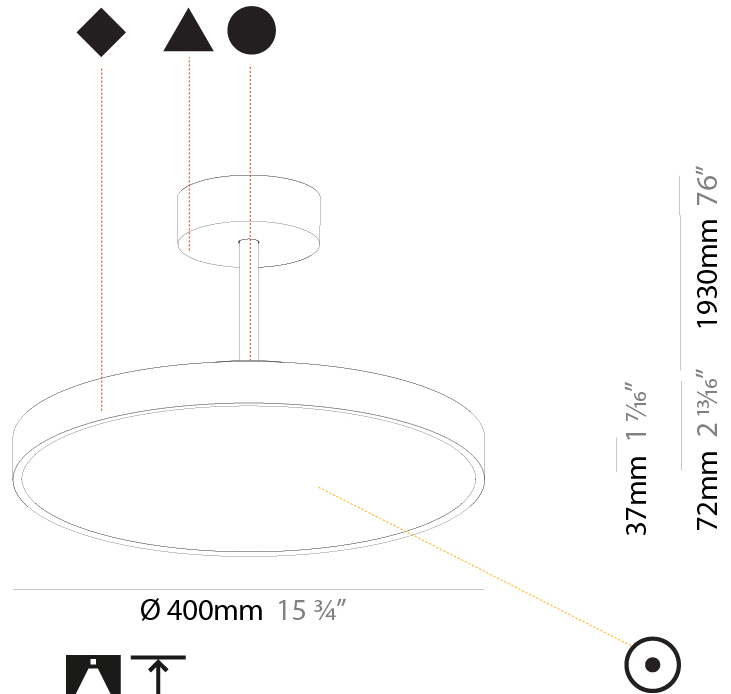

GENERAL

Series: Sign Diva Tube
Subseries: Sign Diva Tube
Brand: Prolicht
Division: Architectural
Mounting Type: Suspension
Mounting Location: Ceiling
Subcategory: Pendant

PHYSICAL

Shape: Round
Diameter (mm): 400
Diameter (in): 15 3/4
Height (mm): 72
Height (in): 2 13/16
Max. Overall Height (mm): 2002
Max. Overall Height (in): 78 13/16
Light Distribution: Direct
Weight (kg): 2.888
Weight (lbs): 6.366
Diffuser: PMMA - Opal / Micro-Prism / Sparkling Secret / Vintage Industrial
Fixture Finish: SSR / BKV / CWI / CRY / HAB / LAG / UFT / ITA / RUA / RUR / MIC / FTG / MYG / TWT / LOD / PUS / FRO / FUP / KIA / POP / BLS / SPG / MEY / GOH / GUM / CHC / COM / ABZ / JAG / OBR / MOS / ROR
Fixture Material: Extruded Aluminum / Steel

ELECTRICAL

Lamp Type: LED (Zhaga Standard)
Input Wattage (W): 17
Total Output Wattage (W): 16
Dimming: Tri-Mode (Non-Dimming and Phase Dimming (120Vac only) and 0-10V Dimming)
Driver Included: Yes
Driver Location: Integrated
Driver Type: Constant Current - Universal
Driver Class: Class 2
Input Voltage (V): 120 - 277
Constant Current (MA): 500

LED

Color Temperature (*K): 2700 / 3000 / 3500 / 4000
Max. Delivered Lumen (lm): 1807 / 1943 / 1951 / 1991
Nominal Lumen (lm): 2250 / 2450 / 2430 / 2480
CRI: >90 CRI
Lamp Life (hrs): 50000

OPTICAL

RATINGS AND CERTIFICATIONS

Certified By: Certified for North American Standards
IP rating: IP20