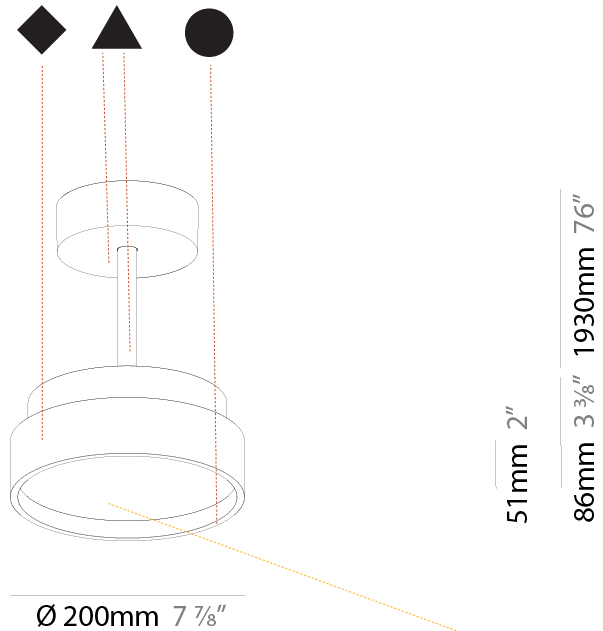

GENERAL

Series: Sign Diva Tube
Subseries: Sign Diva Tube Korona
Brand: Prolicht
Division: Architectural
Mounting Type: Suspension
Mounting Location: Ceiling
Subcategory: Pendant

PHYSICAL

Shape: Round
Diameter (mm): 200
Diameter (in): 7 7/8
Height (mm): 86
Height (in): 3 3/8
Max. Overall Height (mm): 2016
Max. Overall Height (in): 79 3/8
Light Distribution: Direct
Weight (kg): 1.789
Weight (lbs): 3.944
Diffuser: PMMA - Opal / Micro-Prism / Sparkling Secret / Vintage Industrial
Fixture Finish: SSR / BKV / CWI / CRY / HAB / LAG / UFT / ITA / RUA / RUR / MIC / FTG / MYG / TWT / LOD / PUS / FRO / FUP / KIA / POP / BLS / SPG / MEY / GOH / GUM / CHC / COM / ABZ / JAG / OBR / MOS / ROR
Fixture Material: Extruded Aluminum / Steel

ELECTRICAL

Lamp Type: LED (Zhaga Standard)
Input Wattage (W): 10
Dimming: Tri-Mode (Non-Dimming and Phase Dimming (120Vac only) and 0-10V Dimming)
Driver Included: Yes
Driver Location: Integrated
Driver Type: Constant Current - Universal
Driver Class: Class 2
Input Voltage (V): 120 - 277
Constant Current (MA): 350

LED

Color Temperature (°K): 2700 / 3000 / 3500 / 4000
Max. Delivered Lumen (lm): 836 / 895 / 903 / 921
Nominal Lumen (lm): 1280 / 1370 / 1382 / 1410
CRI: >90 CRI
Lamp Life (hrs): 50000

OPTICAL

RATINGS AND CERTIFICATIONS

Certified By: Certified for North American Standards
IP rating: IP20