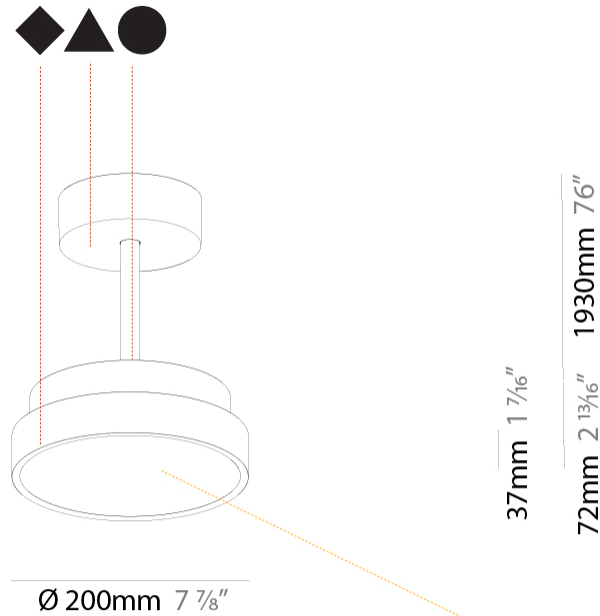

GENERAL

Series: Sign Diva Tube
Subseries: Sign Diva Tube
Brand: Prolicht
Division: Architectural
Mounting Type: Suspension
Mounting Location: Ceiling
Subcategory: Pendant

PHYSICAL

Shape: Round
Diameter (mm): 200
Diameter (in): 7 7/8
Height (mm): 72
Height (in): 2 13/16
Max. Overall Height (mm): 1972
Max. Overall Height (in): 77 5/8
Light Distribution: Direct
Weight (kg): 1.648
Weight (lbs): 3.633
Diffuser: PMMA - Opal / Micro-Prism / Sparkling Secret / Vintage Industrial
Fixture Finish: SSR / BKV / CWI / CRY / HAB / LAG / UFT / ITA / RUA / RUR / MIC / FTG / MYG / TWT / LOD / PUS / FRO / FUP / KIA / POP / BLS / SPG / MEY / GOH / GUM / CHC / COM / ABZ / JAG / OBR / MOS / ROR
Fixture Material: Extruded Aluminum / Steel

ELECTRICAL

Lamp Type: LED (Zhaga Standard)
Input Wattage (W): 10
Dimming: Tri-Mode (Non-Dimming and Phase Dimming (120Vac only) and 0-10V Dimming)
Driver Included: Yes
Driver Location: Integrated
Driver Type: Constant Current - Universal
Driver Class: Class 2
Input Voltage (V): 120 - 277
Constant Current (MA): 350

LED

Color Temperature (°K): 2700 / 3000 / 3500 / 4000
Max. Delivered Lumen (lm): 836 / 895 / 903 / 921
Nominal Lumen (lm): 1280 / 1370 / 1382 / 1410
CRI: >90 CRI
Lamp Life (hrs): 50000

OPTICAL

RATINGS AND CERTIFICATIONS

Certified By: Certified for North American Standards
IP rating: IP20