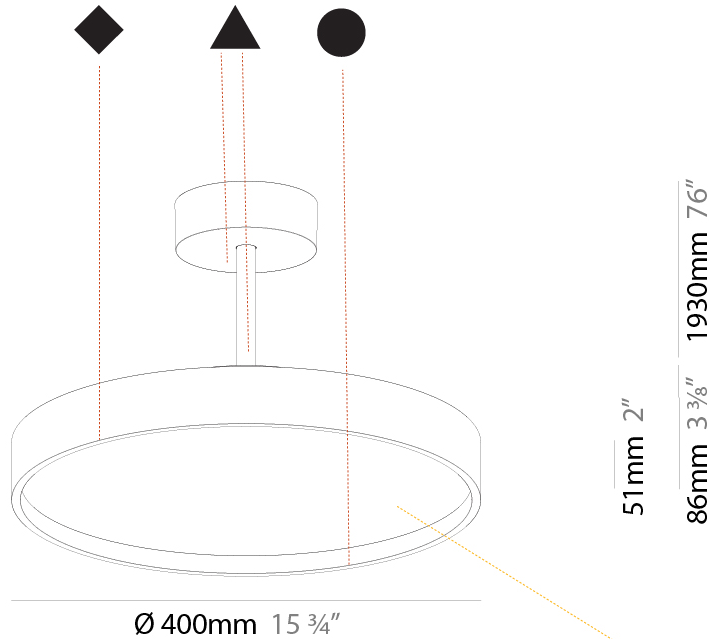

GENERAL

Series: Sign Diva Tube
Subseries: Sign Diva Tube Korona
Brand: Prolicht
Division: Architectural
Mounting Type: Suspension
Mounting Location: Ceiling
Subcategory: Pendant

PHYSICAL

Shape: Round
Diameter (mm): 400
Diameter (in): 15 3/4
Height (mm): 86
Height (in): 3 3/8
Max. Overall Height (mm): 2016
Max. Overall Height (in): 79 3/8
Light Distribution: Direct
Weight (kg): 3.251
Weight (lbs): 7.167
Diffuser: PMMA - Opal / Micro-Prism / Sparkling Secret / Vintage Industrial
Fixture Finish: SSR / BKV / CWI / CRY / HAB / LAG / UFT / ITA / RUA / RUR / MIC / FTG / MYG / TWT / LOD / PUS / FRO / FUP / KIA / POP / BLS / SPG / MEY / GOH / GUM / CHC / COM / ABZ / JAG / OBR / MOS / ROR
Fixture Material: Extruded Aluminum / Steel

ELECTRICAL

Lamp Type: LED (Zhaga Standard)
Input Wattage (W): 17
Dimming: Tri-Mode (Non-Dimming and Phase Dimming (120Vac only) and 0-10V Dimming)
Driver Included: Yes
Driver Location: Integrated
Driver Type: Constant Current - Universal
Driver Class: Class 2
Input Voltage (V): 120 - 277
Constant Current (MA): 500

LED

Color Temperature (°K): 2700 / 3000 / 3500 / 4000
Max. Delivered Lumen (lm): 1807 / 1943 / 1951 / 1991
Nominal Lumen (lm): 2250 / 2420 / 2430 / 2480
CRI: >90 CRI
Lamp Life (hrs): 50000

OPTICAL

RATINGS AND CERTIFICATIONS

Certified By: Certified for North American Standards
IP rating: IP20